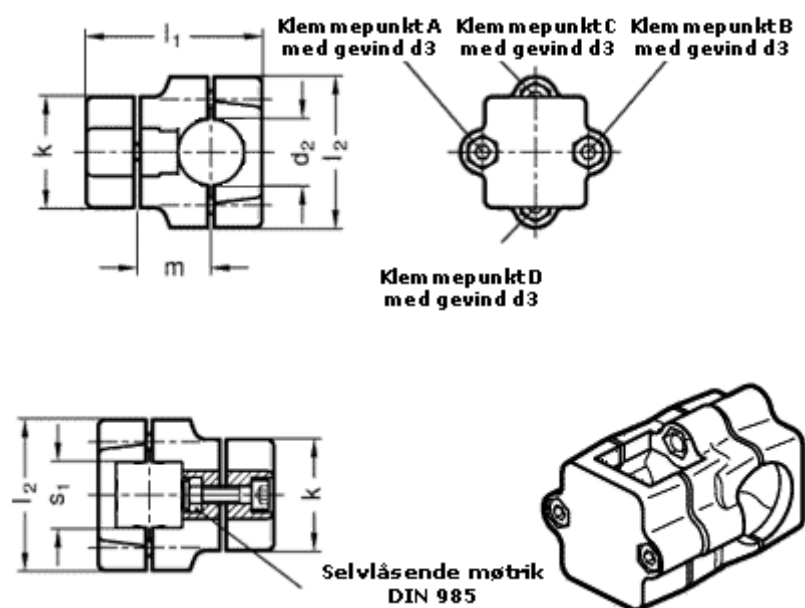

Article number: 20134V40B40762BL  
Description: E+G Two-way Connector  
GN134-V40-B40-76-2-BL

## Measures

Adjustable clamp lever = GN 911-M10-55 have to be ordred separately

d2	= 40
d3	= M10
k	= 76
l1	= 125.0
l2	= 98
m	= 55.0
s1	= 40